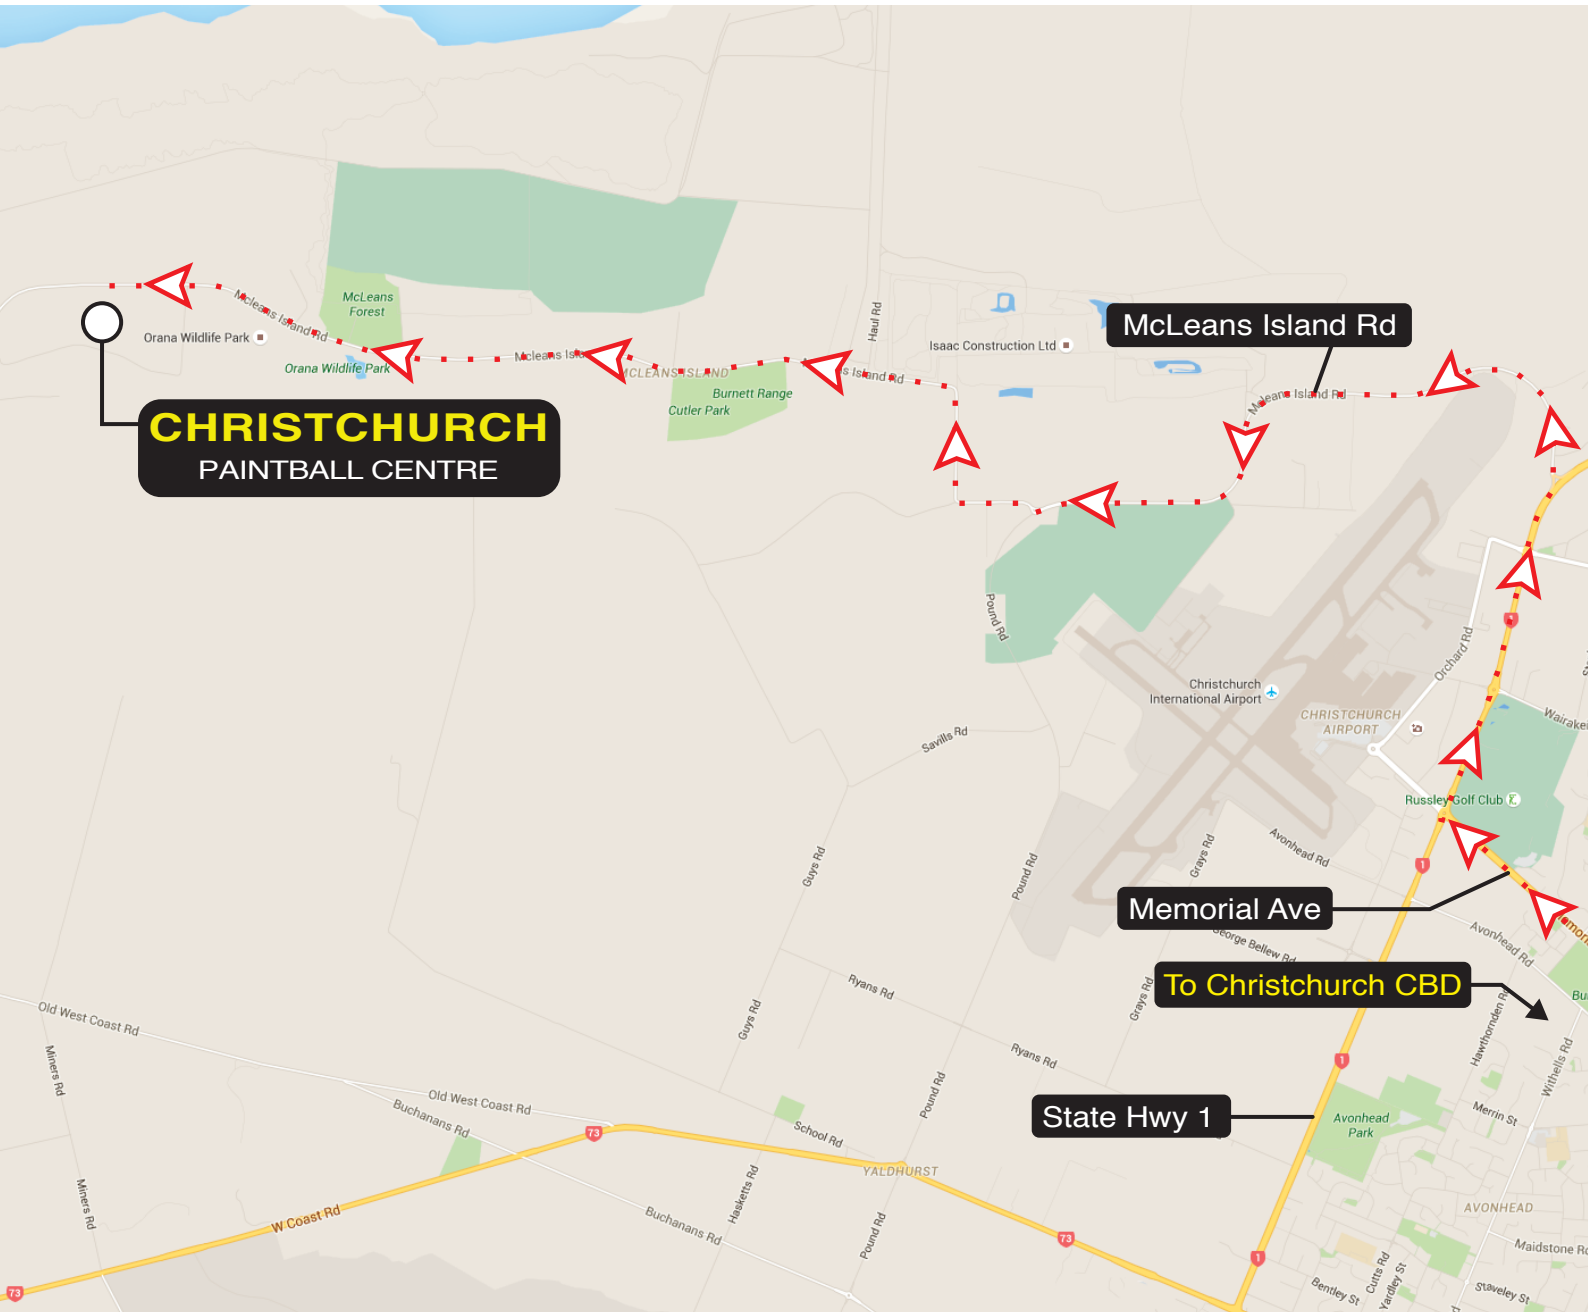

CHRISTCHURCH DIRECTIONS

ESTIMATED DRIVE TIME: 20 mins by car from Christchurch CBD
PAINTBALL CENTRE ADDRESS: 1076 McLeans Island Rd, McLeans Island 8051

PLEASE NOTE: There are three paintball centres within a 1km radius. Please look out for the Delta Force sign at the entrance. We are the middle of the three centres.

BY CAR FROM CHRISTCHURCH

1. Head north-west on Fendalton Rd.
2. Continue onto Memorial Ave.
3. At the roundabout, take the 3rd exit to State Hwy 1.
4. At the roundabout, take the 2nd exit and stay on State Hwy 1 heading to Belfast/Picton.
5. Take the exit to McLeans Island Rd.
6. Continue on McLeans Island Rd for 10.9 kms. Paintball centre will be on your left.

LOST?

Call us for directions

0800 850 744